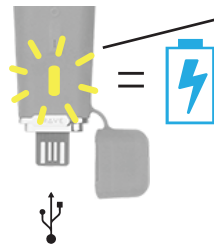

DUET FLEX

PRODUCT INSTRUCTIONS

BEFORE YOU START

Duet Flex is designed for external use only.

QUICK START GUIDE

ON/OFF

CHANGE PATTERN

CHANGE INTENSITY

USB CHARGING

Plug in to USB-A to charge

SPECIAL NOTE:

If NO light appears, re-insert opposite side and / or press 

Flashing Light = Charging
Solid Light = Fully Charged

WATERPROOFING

Wash with soap & water with cap closed.

BATTERY LIFE

Do not leave product in fully discharged state for more than a week as it can permanently damage the battery. It is best to charge the product soon after use.

TRAVEL LOCK

To Lock, hold  for 4 seconds

To Unlock, hold  for 4 seconds

DUET FLEX will vibrate to confirm.

PRODUCT SAFETY

Not for anal use.

Do not use silicone based lubricant.
Use only water based lubricant.