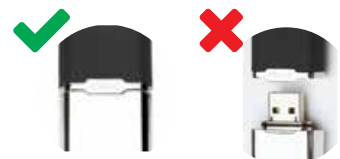

TURBO MODE
 Hold down + button for 2 seconds while in the constant mode to activate TURBO mode

USB CHARGING

Plug body into USB-A port
 Press to charge

Charge time 1-2 hours

Flashing Light = Charging
 Solid Light = Fully Charged

PRODUCT CARE

Respect the product's natural shape. Do not separate the tips more than one pinkie width apart.

WATERPROOFING

DUET PRO is only waterproof when fully assembled. Make sure the seal is tight. Be careful not to wiggle the body loose from the tip during cleaning