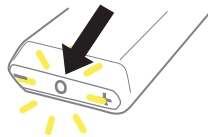

DUET

PRODUCT INSTRUCTIONS

BEFORE YOU START

DUET is designed for external use only.

QUICK START GUIDE

ON/OFF
 Hold to turn off

CHANGE PATTERN

CHANGE INTENSITY

TURBO MODE
 Hold down + button for 2 seconds while in the constant mode to activate TURBO mode

USB CHARGING

Plug body into USB-A port
 Press to charge

Charge time 1-2 hours

Flashing Light = Charging
 Solid Light = Fully Charged

PRODUCT CARE

Respect the product's natural shape. Do not separate the tips more than one pinkie width apart.

WATERPROOFING

DUET PRO is only waterproof when fully assembled. Make sure the seal is tight. Be careful not to wiggle the body loose from the tip during cleaning