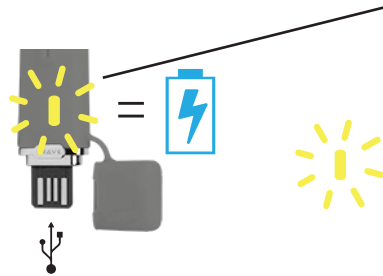

FLEX

PRODUCT INSTRUCTIONS

BEFORE YOU START

Flex is designed for external use only.

QUICK START GUIDE

ON/OFF

CHANGE PATTERN

CHANGE INTENSITY

USB CHARGING

Plug in to USB-A to charge

SPECIAL NOTE:

If NO light appears, re-insert opposite side and / or press 

Flashing Light = Charging
Solid Light = Fully Charged

WATERPROOFING

Wash with soap & water with cap closed.

BATTERY LIFE

Do not leave product in fully discharged state for more than a week as it can permanently damage the battery. It is best to charge the product soon after use.

TRAVEL LOCK

 To Lock, hold  for 4 seconds

 To Unlock, hold  for 4 seconds

FLEX will vibrate to confirm.

PRODUCT SAFETY

Not for anal use.

Do not use silicone based lubricant.
Use only water based lubricant.