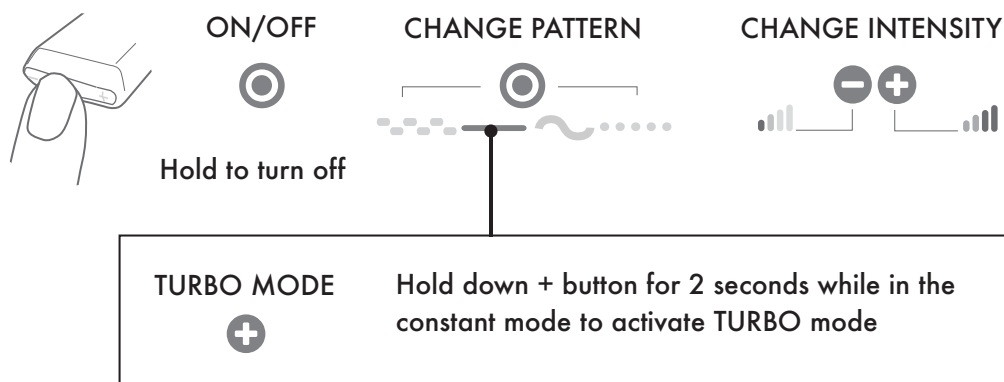

CRAVE

DUET PRO

PRODUCT INSTRUCTIONS

BEFORE YOU START

DUET PRO is designed for external use only.

QUICK START GUIDE

BATTERY NOTIFICATION

Each time you turn on the vibrator it will pulse to indicate charge levels.