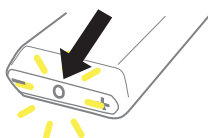

CRAVE

DUET PRO

PRODUCT INSTRUCTIONS

BEFORE YOU START

DUET PRO is designed for external use only.

QUICK START GUIDE

BATTERY NOTIFICATION

Each time you turn on the vibrator it will pulse to indicate charge levels.

- 4 Pulses = Fully charged
- 3 Pulses = 75% Full
- 2 Pulses = 50% Full
- 1 Pulse = 25% Full

CUSTOMIZE DUET PRO PATTERNS

Go to URL: myvibes.lovecrave.com

Login with your serial number (7 digits) located on the USB plug

Serial Number

USB CHARGING

Plug body into USB-A port
Press ● to charge

Charge time 1-2 hours

Flashing Light = Charging
Solid Light = Fully Charged

PRODUCT CARE

Respect the product's natural shape. Do not separate the tips more than one pinkie width apart.