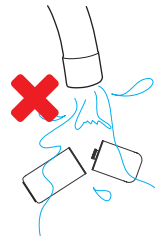

Optional Silicone Sleeve

The silicone sleeve can be used to provide a softer texture at the tip and minimize warming.

Apply pressure evenly on both side

Silicone Sleeve Removal Tip

The silicone sleeve is made to fit snug. To remove, push or pull using the bottom edge of the sleeve.

USB CHARGING

1 2 3

USB PORT

Allow 1.5-2 hours to fully charge.

●  CHARGING

●  FULLY CHARGED

SPECIAL NOTE: Use only CRAVE supplied charger. Please allow 1-2 minutes for charger to light up red.

PRODUCT CARE

CLEANING TIP: Always keep product fully assembled during cleaning. Product is waterproof only when assembled.

! PRODUCT SAFETY

 Not for vaginal or urethral insertion.

 Not for anal use.

 To avoid fire hazard, use only CRAVE supplied charger.