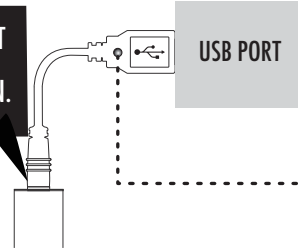

Apply pressure evenly on both side

Silicone Sleeve Removal Tip

The silicone sleeve is made to fit snug. To remove, push or pull using the bottom edge of the sleeve.

USB CHARGING

1

2

3

Allow 2.5-3 hours to fully charge.