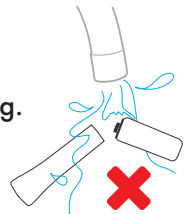

Apply pressure evenly on both side

Silicone Sleeve Removal Tip

The silicone sleeve is made to fit snug. To remove, push or pull using the bottom edge of the sleeve.

USB CHARGING

1

2

3

Allow 2.5-3 hours to fully charge.

CHARGING

Fully charged

SPECIAL NOTE: Use only CRAVE supplied charger. Please allow 1-2 minutes for charger to light up red.

PRODUCT CARE

CLEANING TIP:

Always keep product fully assembled during cleaning. Product is waterproof only when assembled.

PRODUCT SAFETY

Not for vaginal or urethral insertion.

Not for anal use.

To avoid fire hazard, use only CRAVE supplied charger.