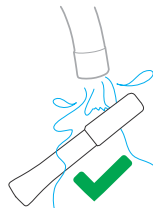

OFF

Hold for 2 Seconds

Low Battery Indicator: Wink+ will pulse 3 times to indicate low battery

Optional Silicone Sleeve

The silicone sleeve can be used to provide a softer texture at the tip and minimize warming.

Apply pressure evenly on both side

Silicone Sleeve Removal Tip

The silicone sleeve is made to fit snug. To remove, push or pull using the bottom edge of the sleeve.

USB CHARGING

1

2

3

Allow 2.5-3 hours to fully charge.

CHARGING

Fully charged

SPECIAL NOTE: Use only CRAVE supplied charger. Please allow 1-2 minutes for charger to light up red.

PRODUCT CARE

CLEANING TIP:

Always keep product fully assembled during cleaning. Product is waterproof only when assembled.